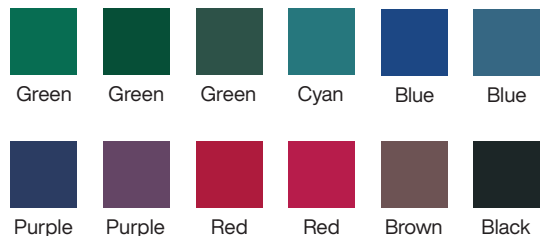

Available colours: